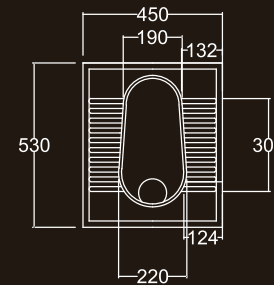

29 CM

106 COLORS SHOWN HERE ARE AS CLOSE TO ACTUAL
SANITARYWARE AS PRINTING PROCESS ALLOWS