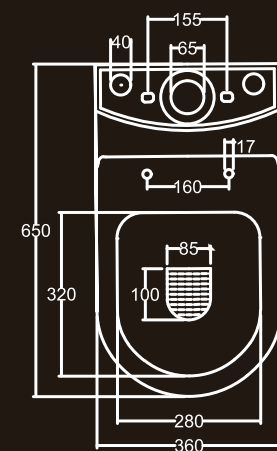

STAR DELUXE

STAIN & DIRT RESISTANT

Water Closet & Water Tank

96 COLORS SHOWN HERE ARE AS CLOSE TO ACTUAL SANITARYWARE AS PRINTING PROCESS ALLOWS

- Alpine White
- Tru Ivory
- Ivory
- Pink
- Blue
- Aqua Verde
- Grey
- Deep Sea Blue
- Coral Pink
- Ruby Red
- Rain Forest Green
- Black

All dimensions in mm.
Tolerance $\pm 5\%$ for below 200 mm
and $\pm 3\%$ for above 200mm