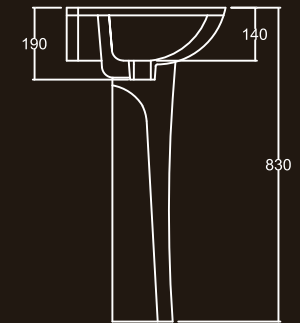

IRIS

Wash Basin & Pedestal