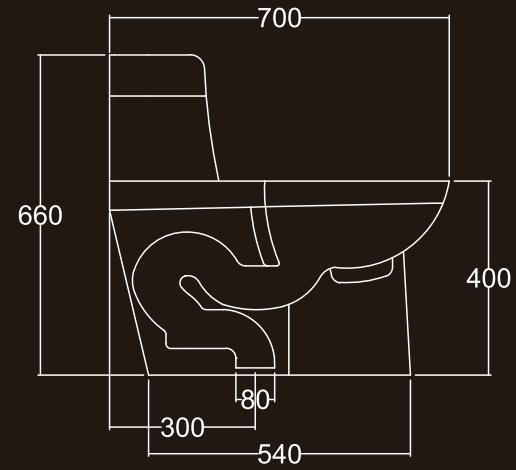

NA NEW ARRIVAL

ENVIRONMENT FRIENDLY

Single Piece Water Closet

90 COLORS SHOWN HERE ARE AS CLOSE TO ACTUAL SANITARYWARE AS PRINTING PROCESS ALLOWS

- Alpine White
- Tru Ivory
- Ivory
- Pink
- Blue
- Aqua Verde
- Grey
- Deep Sea Blue
- Coral Pink
- Ruby Red
- Rain Forest Green
- Black

All dimensions in mm.
Tolerance ± 5% for below 200 mm
and ± 3% for above 200mm