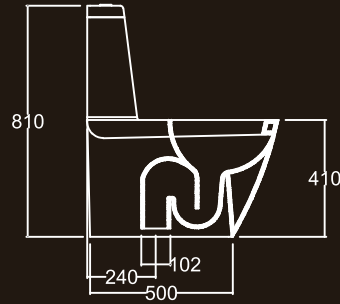

CLUB

Water Closet & Water Tank

CLUB

ENVIRONMENT FRIENDLY