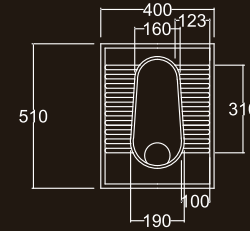

ASIAN

Water Closet (AWC) 18cm,
21cm, 29cm & Water Tank

STAIN & DIRT RESISTANT

18cm

21cm

29cm

Water Closet
(AWT)

18 CM