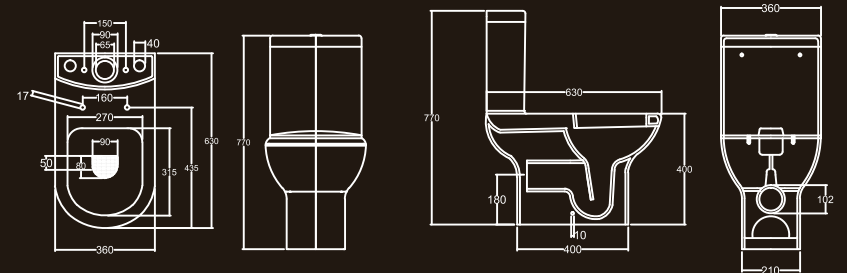

SARA

ENVIRONMENT FRIENDLY

Water Closet & Water Tank

S TRAP

P TRAP

98 COLORS SHOWN HERE ARE AS CLOSE TO ACTUAL SANITARYWARE AS PRINTING PROCESS ALLOWS

All dimensions in mm.
Tolerance $\pm 5\%$ for below 200 mm
and $\pm 3\%$ for above 200mm