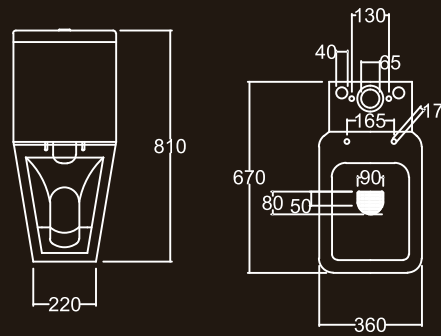

CLUB

Water Closet & Water Tank

CLUB

ENVIRONMENT FRIENDLY