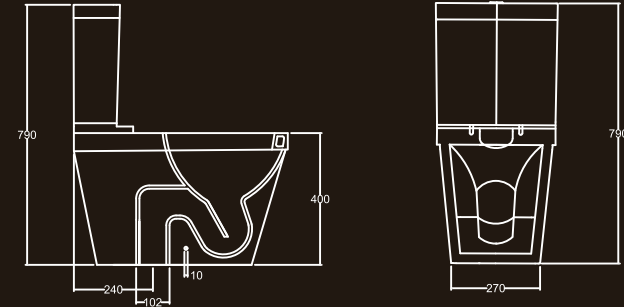

STAR DELUXE

STAIN & DIRT RESISTANT

Water Closet & Water Tank

96 COLORS SHOWN HERE ARE AS CLOSE TO ACTUAL SANITARYWARE AS PRINTING PROCESS ALLOWS

- Alpine White
- Tru Ivory
- Ivory
- Pink
- Blue
- Aqua Verde
- Grey
- Deep Sea Blue
- Coral Pink
- Ruby Red
- Rain Forest Green
- Black

All dimensions in mm.
Tolerance $\pm 5\%$ for below 200 mm
and $\pm 3\%$ for above 200mm