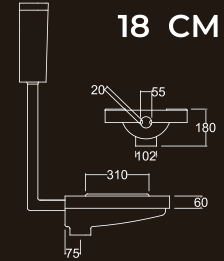

ASIAN

Water Closet (AWC) 18cm,
21cm, 29cm & Water Tank

STAIN & DIRT RESISTANT

18cm

21cm

29cm

Water Closet
(AWT)

18 CM