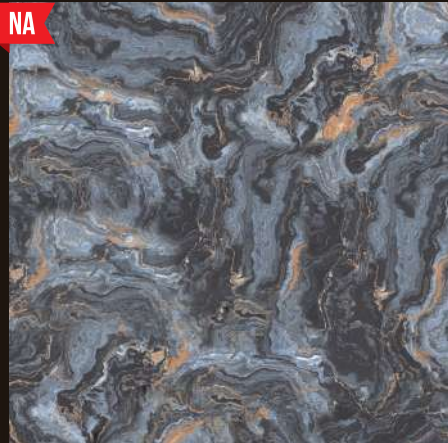

DN 66926 GBL