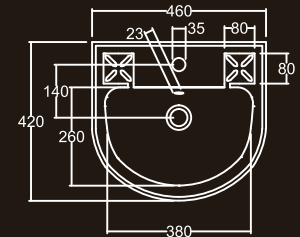

IRIS

Wash Basin & Pedestal