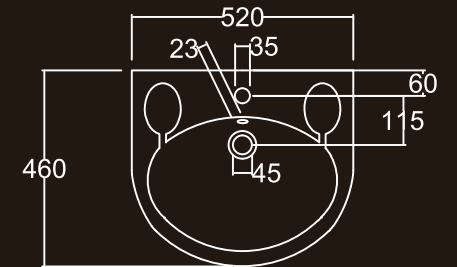

Wash Basin & Pedestal

104 COLORS SHOWN HERE ARE AS CLOSE TO ACTUAL SANITARYWARE AS PRINTING PROCESS ALLOWS

All dimensions in mm.
Tolerance $\pm 5\%$ for below 200 mm
and $\pm 3\%$ for above 200mm