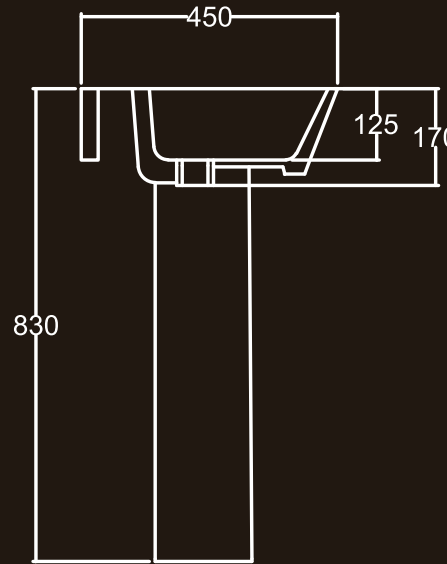

NA NEW ARRIVAL

RUBY

Wash Basin With Full Pedestal