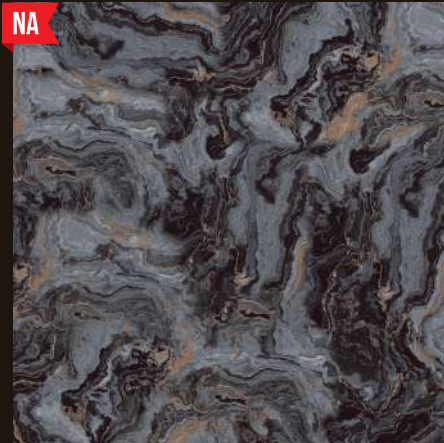

DN 66927 GBK