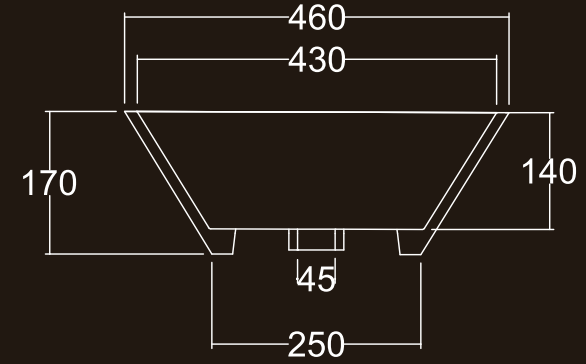

COLORS SHOWN HERE ARE AS CLOSE TO ACTUAL
SANITARYWARE AS PRINTING PROCESS ALLOWS **93**

Wash Basin (Table Top)

94 COLORS SHOWN HERE ARE AS CLOSE TO ACTUAL SANITARYWARE AS PRINTING PROCESS ALLOWS

All dimensions in mm.
 Tolerance $\pm 5\%$ for below 200 mm
 and $\pm 3\%$ for above 200mm