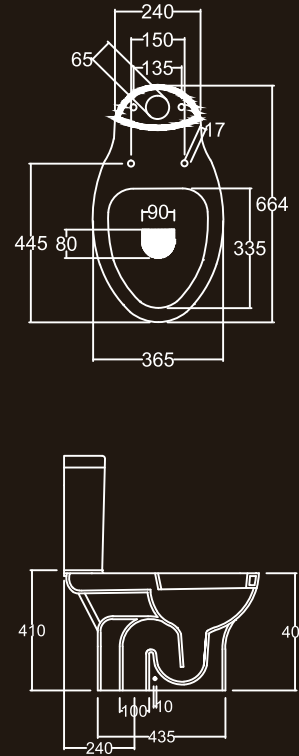

DAY BY DAY

ENVIRONMENT FRIENDLY

Water Closet & Water Tank

All dimensions in mm.
Tolerance $\pm 5\%$ for below 200 mm
and $\pm 3\%$ for above 200mm

COLORS SHOWN HERE ARE AS CLOSE TO ACTUAL SANITARYWARE AS PRINTING PROCESS ALLOWS **103**