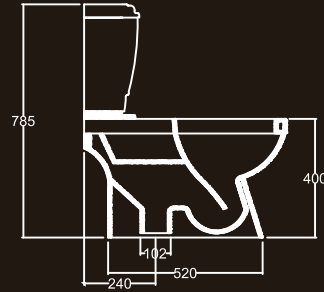

IRIS

Water Closet & Water Tank