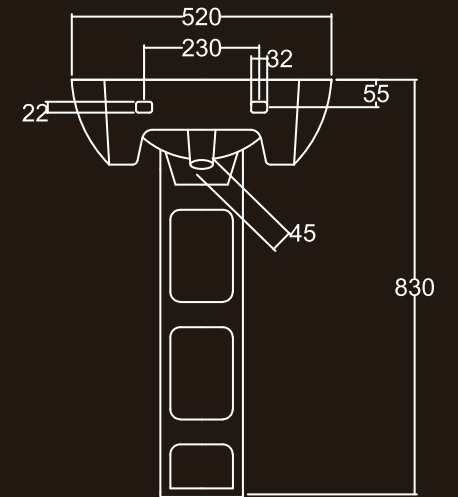

ENVIRONMENT FRIENDLY