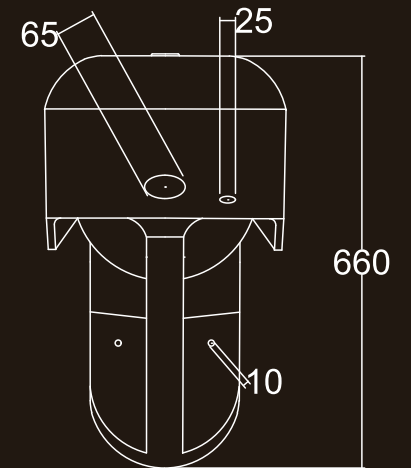

NA NEW ARRIVAL

ENVIRONMENT FRIENDLY

Single Piece Water Closet

90 COLORS SHOWN HERE ARE AS CLOSE TO ACTUAL SANITARYWARE AS PRINTING PROCESS ALLOWS

- Alpine White
- Tru Ivory
- Ivory
- Pink
- Blue
- Aqua Verde
- Grey
- Deep Sea Blue
- Coral Pink
- Ruby Red
- Rain Forest Green
- Black

All dimensions in mm.
Tolerance ± 5% for below 200 mm
and ± 3% for above 200mm