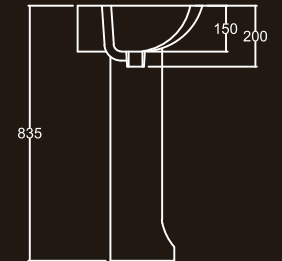

FINO

Wash Basin & Pedestal