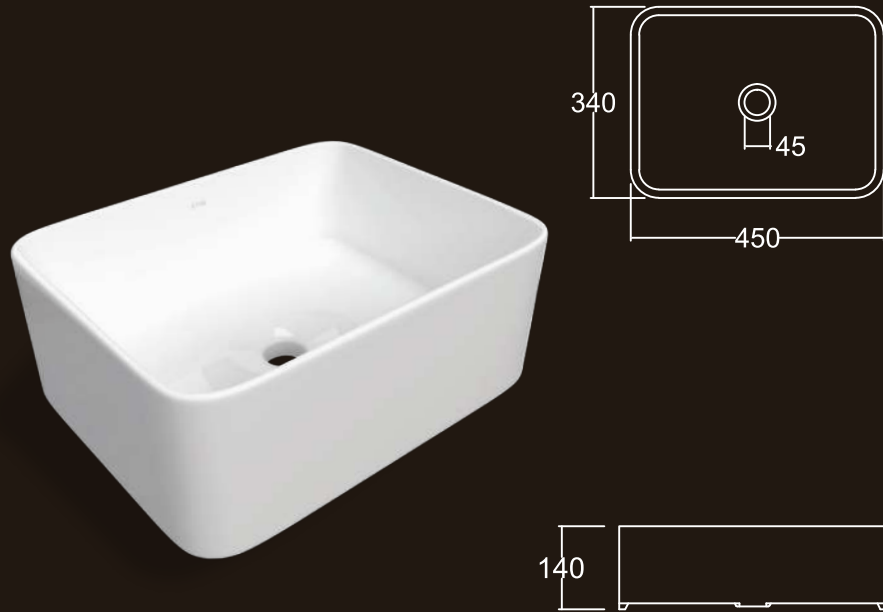

SANO

Over Counter Wash Basin (45cm)

SANO

ENVIRONMENT FRIENDLY

Table Top Oval Wash Basin

All dimensions in mm.
Tolerance $\pm 5\%$ for below 200 mm
and $\pm 3\%$ for above 200mm

COLORS SHOWN HERE ARE AS CLOSE TO ACTUAL
SANITARYWARE AS PRINTING PROCESS ALLOWS **101**