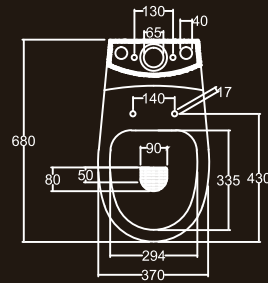

IRIS

Water Closet & Water Tank