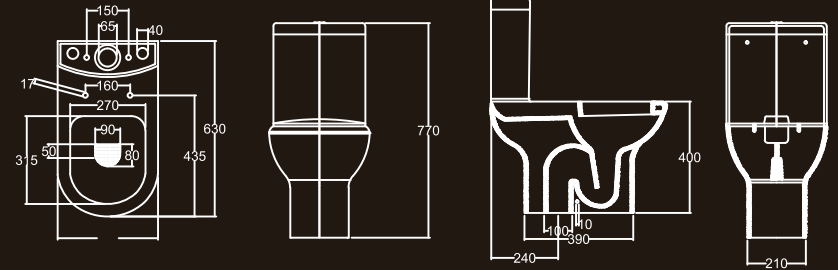

SARA

ENVIRONMENT FRIENDLY

Water Closet & Water Tank

S TRAP

P TRAP

98 COLORS SHOWN HERE ARE AS CLOSE TO ACTUAL SANITARYWARE AS PRINTING PROCESS ALLOWS

All dimensions in mm.
Tolerance $\pm 5\%$ for below 200 mm
and $\pm 3\%$ for above 200mm