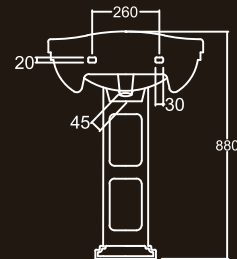

BELLO

Wash Basin & Pedestal