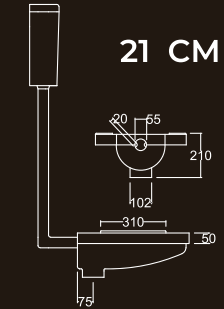

ASIAN

Water Closet (AWC) 18cm,
21cm, 29cm & Water Tank

STAIN & DIRT RESISTANT

18cm

21cm

29cm

Water Closet
(AWT)

18 CM

21 CM

29 CM

106 COLORS SHOWN HERE ARE AS CLOSE TO ACTUAL
SANITARYWARE AS PRINTING PROCESS ALLOWS

All dimensions in mm.
Tolerance $\pm 5\%$ for below 200 mm
and $\pm 3\%$ for above 200mm

Accessories

Shelf

Paper Holder