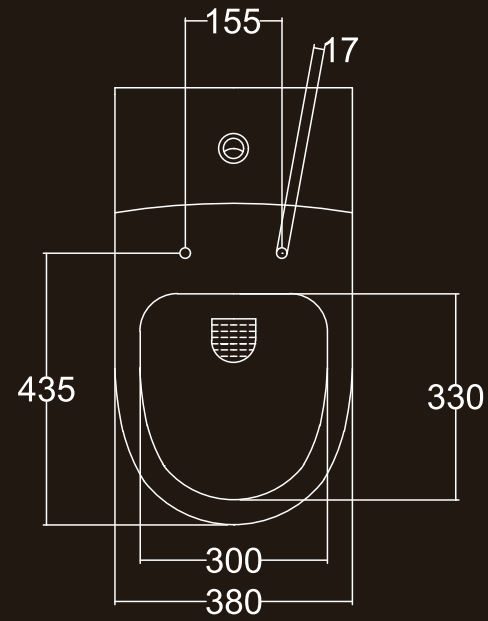

NA NEW ARRIVAL

ENVIRONMENT FRIENDLY

Single Piece Water Closet

90 COLORS SHOWN HERE ARE AS CLOSE TO ACTUAL SANITARYWARE AS PRINTING PROCESS ALLOWS

- Alpine White
- Tru Ivory
- Ivory
- Pink
- Blue
- Aqua Verde
- Grey
- Deep Sea Blue
- Coral Pink
- Ruby Red
- Rain Forest Green
- Black

All dimensions in mm.
Tolerance ± 5% for below 200 mm
and ± 3% for above 200mm