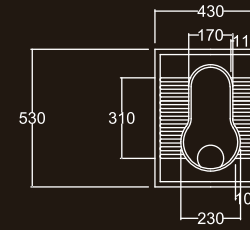

ASIAN

Water Closet (AWC) 18cm,
21cm, 29cm & Water Tank

STAIN & DIRT RESISTANT

18cm

21cm

29cm

Water Closet
(AWT)

18 CM