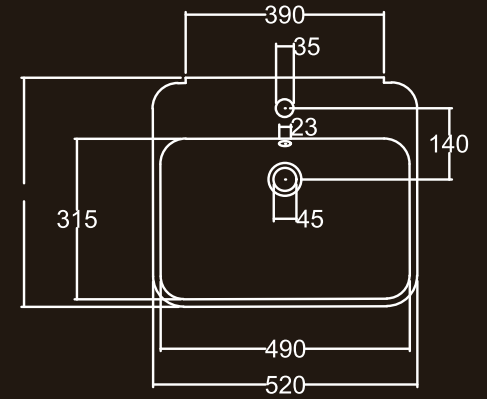

ENVIRONMENT FRIENDLY