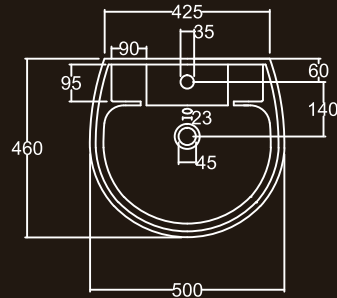

LILY

Wash Basin & Pedestal

PEARL

STAIN & DIRT RESISTANT